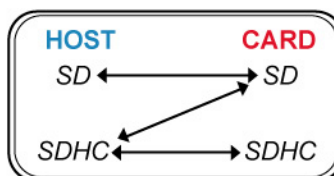

Flash Products

SDHC Memory Card

Form Factor:	32mm x 24mm x 2.1mm
Op. Voltage:	2.7V~3.6V
Op. Temperature:	-25°C (-13°F) to 85°C (185°F)
Durability:	10,000 insertion/removal cycles
Weight:	2g
MTBF:	1,000,000 hours

Features

- Ultra Performance class 2/6
- Compatible with SDHC devices with SD slot

Caratteristiche

- Ultra performante di classe 2/6
- Compatibile con i dispositivi SDHC con slot SD.

特色

- 超高性能class 2/6
- 相容於有SD 插槽的SDHC 裝置

제품 특징

- 울트라 퍼포먼스 클래스 2/6
- SD 슬롯을 가진 SDHC 기기와 호환.

Eigenschaften

- Ultra Performance (SDHC Klasse 2/6)
- Kompatibel zu SDHC Endgeräten mit SD Karteneinschub

Características

- Ultra Desempeño clase 2/6
- Compatible con dispositivos SDHC con ranura SD

特色

- 超高性能class 2/6
- 兼容于有SD 插槽的SDHC装置

Caractéristiques

- Performance de classe 2/6
- Compatible avec les appareils SDHC munis d'un slot SD

Особенности

- SDHC Ultra Performance Class 2/6
- Совместимость со всеми устройствами SDHC

特色

- Class 2/6 のウルトラパフォーマンス
- SDHC対応デバイスのみで互換

Ordering Information

What is Class Speed Rating of SDHC card?

The SD Association defines 3 speed classes to help users identify speed and performance of SDHC cards. It specifies a minimum sustained write speed (Class 2: 2MB/s; Class 4: 4MB/s; Class 6: 6MB/s) respectively. You can look for the Speed Class Logo to identify the performance class of your memory cards and host devices.

	Pw-write min.	Pm-move min.	Pr-read min.	TFW (Ave.) max.	TFW (Max.) max.	TFR (4KB) max.
Class 2	2 (MB/sec)	1 (MB/sec)	2 (MB/sec)	100(ms)	750(ms)	4(ms)
Class 4	4 (MB/sec)	2 (MB/sec)	4 (MB/sec)	100(ms)	750(ms)	4(ms)
Class 6	6 (MB/sec)	3 (MB/sec)	6 (MB/sec)	100(ms)	750(ms)	4(ms)

Compatibility with SDHC 4GB/8GB card: